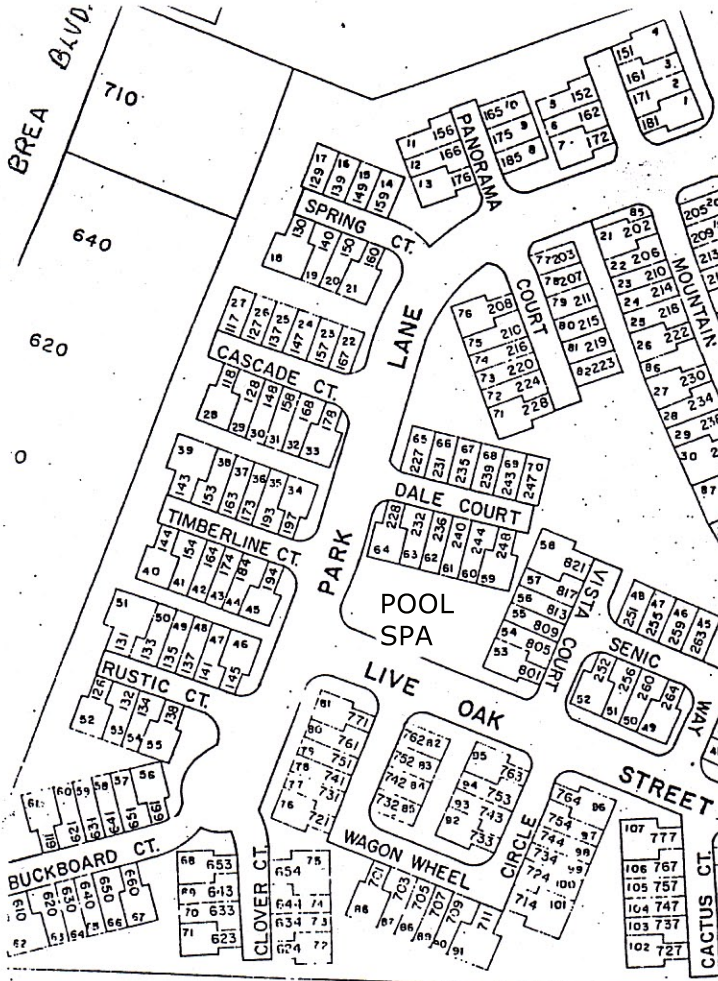

GREY BLVD.

710

640

620

BOULEVARD

STATE

COLLEGE

OFFICE
CLUBHOUSE
POOL

LAMBERT ROAD