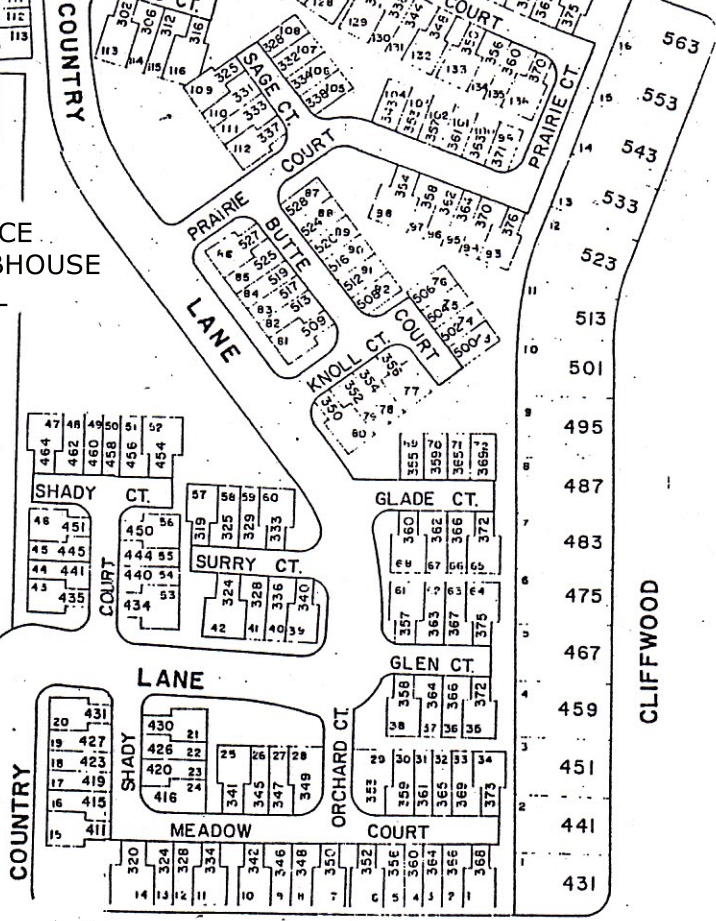

GREY BLVD.

710

640

620

BOULEVARD

STATE

COLLEGE

OFFICE
CLUBHOUSE
POOL

LAMBERT ROAD